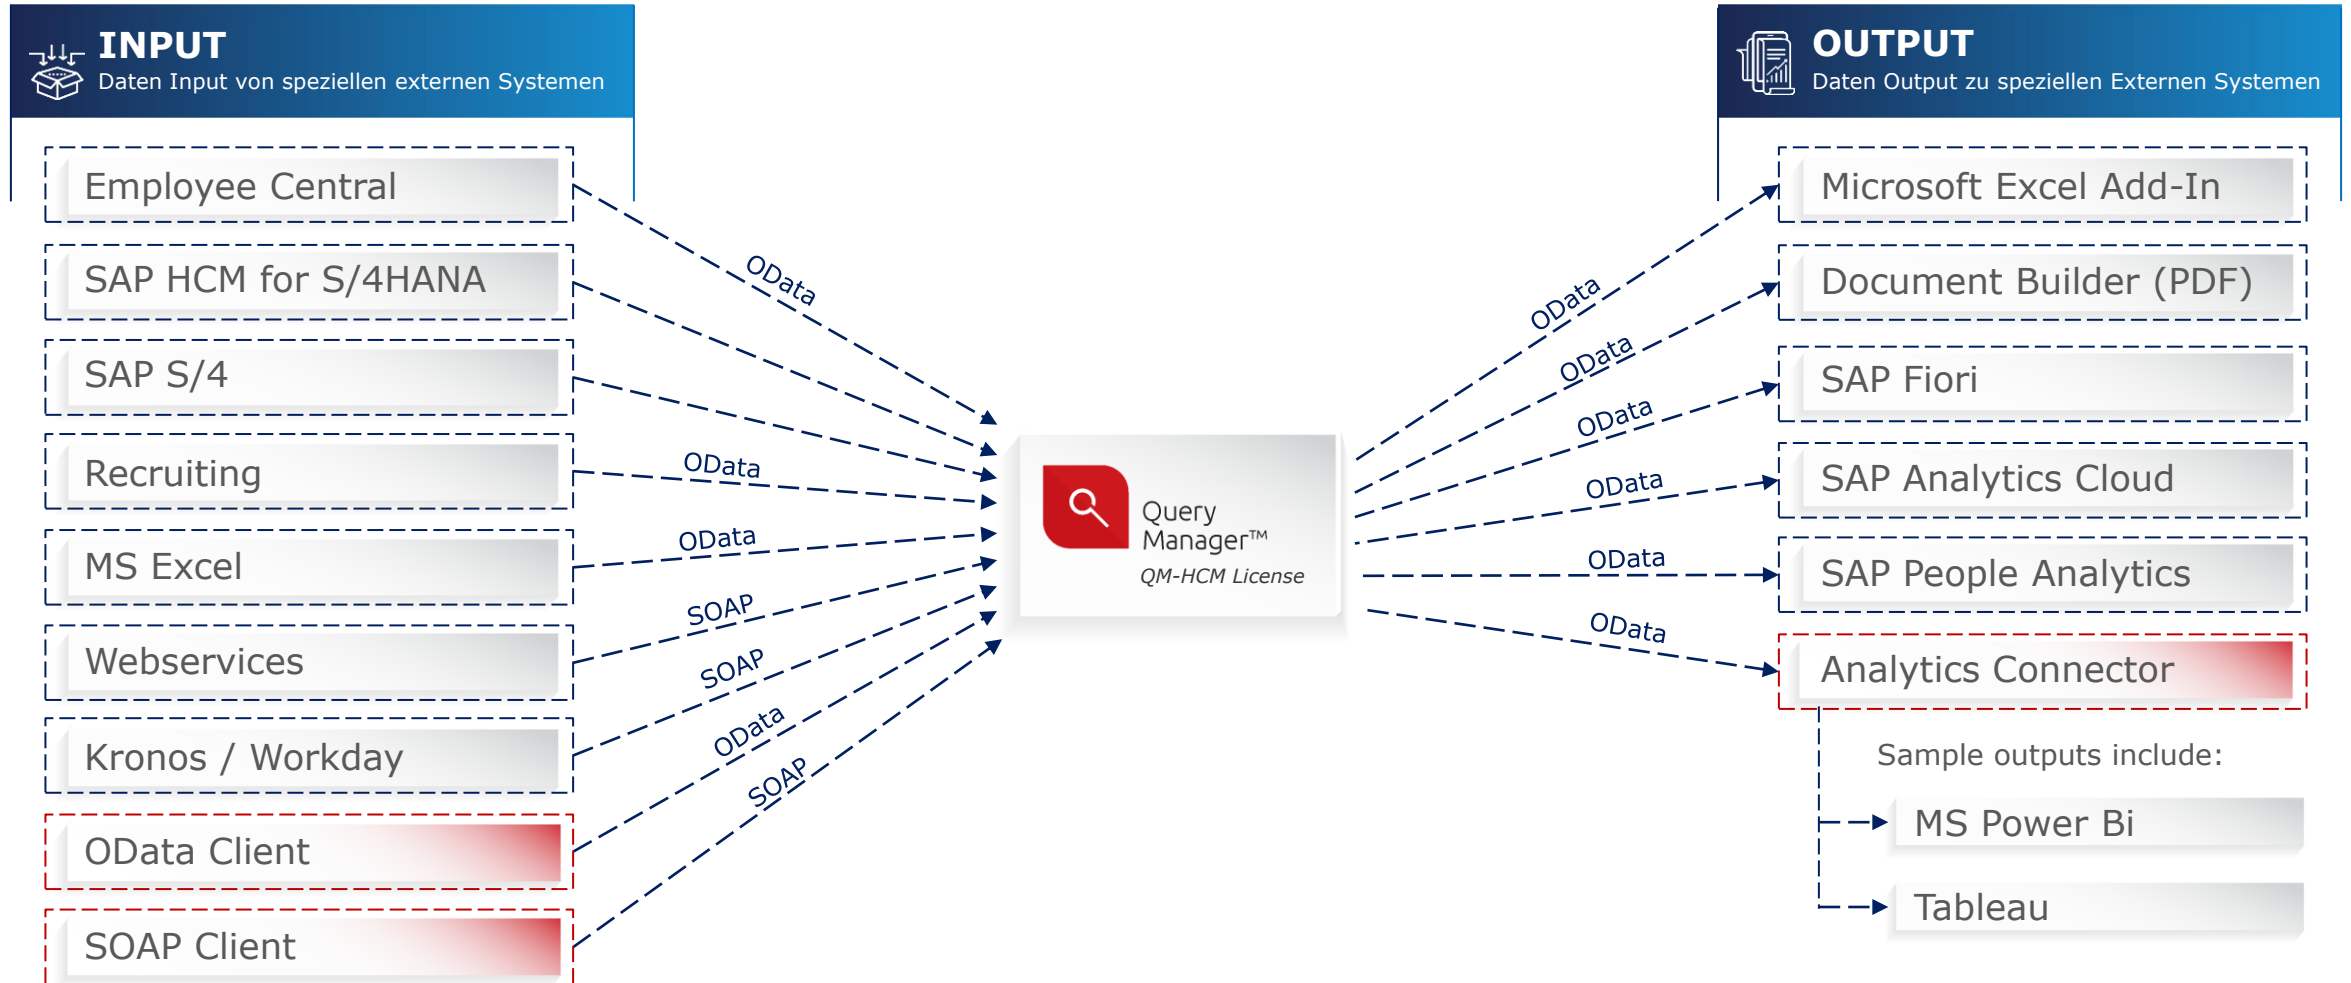

Connect with me on

Peter Kairies

Digital Transformation Manager

ArcelorMittal Bremen

AUSBLICK: QUERY MANAGER ANBINDUNGEN

Fragen

www.epiuselabs.com | vertrieb@labs.epiuse.com | clientcentral.io
XING: EPI-USE Labs GmbH | LINKEDIN: EPI-USE Labs DACH | TWITTER: @EPIUSELabs
FACEBOOK: EPI USE Labs DACH | INSTAGRAM: epiuselabs